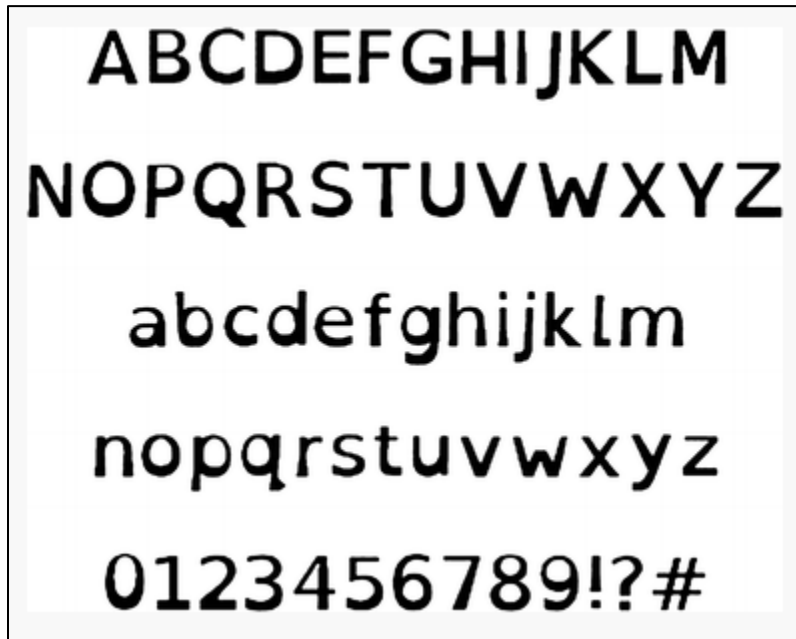

Accessibility: Font Size or OpenDyslexic Font Style

There is an option to modify the font size in D2L, and to change the font style from the default style to the OpenDyslexic style.

1. On the right hand side of the navigation bar, click the icon for **Profile, Notifications and Account Settings**. From the dropdown menu, select **Account Settings**.

2. Under **Font Settings**, select font size.

Example of Open Dyslexic font:

For more information on the Open Dyslexic font:

Wery, J. J., & Diliberto, J. A. (2017). The effect of a specialized dyslexia font, OpenDyslexic, on reading rate and accuracy. *Annals of dyslexia*, 67(2), 114-127. Retrieve online at: <https://link.springer.com/article/10.1007/s11881-016-0127-1>