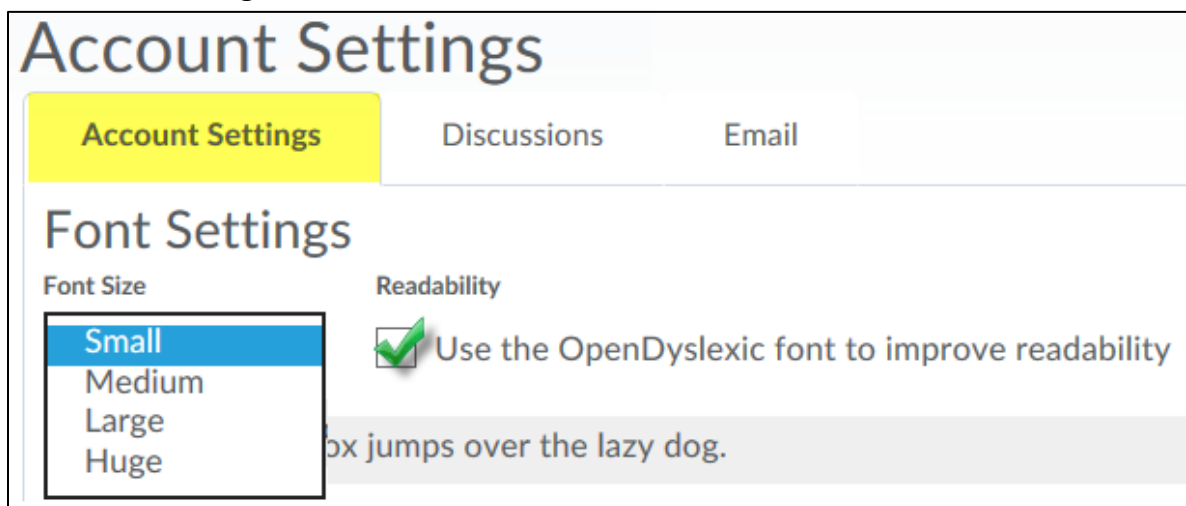

Accessibility: Font Size or OpenDyslexic Font Style

There is an option to modify the font size in D2L, and to change the font style from the default style to the OpenDyslexic style.

1. On the right hand side of the navigation bar, click the icon for **Profile, Notifications and Account Settings**. From the dropdown menu, select **Account Settings**.

2. Under **Font Settings**, select font size.

Example of Open Dyslexic font:

For more information on the Open Dyslexic font:

Wery, J. J., & Diliberto, J. A. (2017). The effect of a specialized dyslexia font, OpenDyslexic, on reading rate and accuracy. *Annals of dyslexia*, 67(2), 114-127. Retrieve online at: <https://link.springer.com/article/10.1007/s11881-016-0127-1>