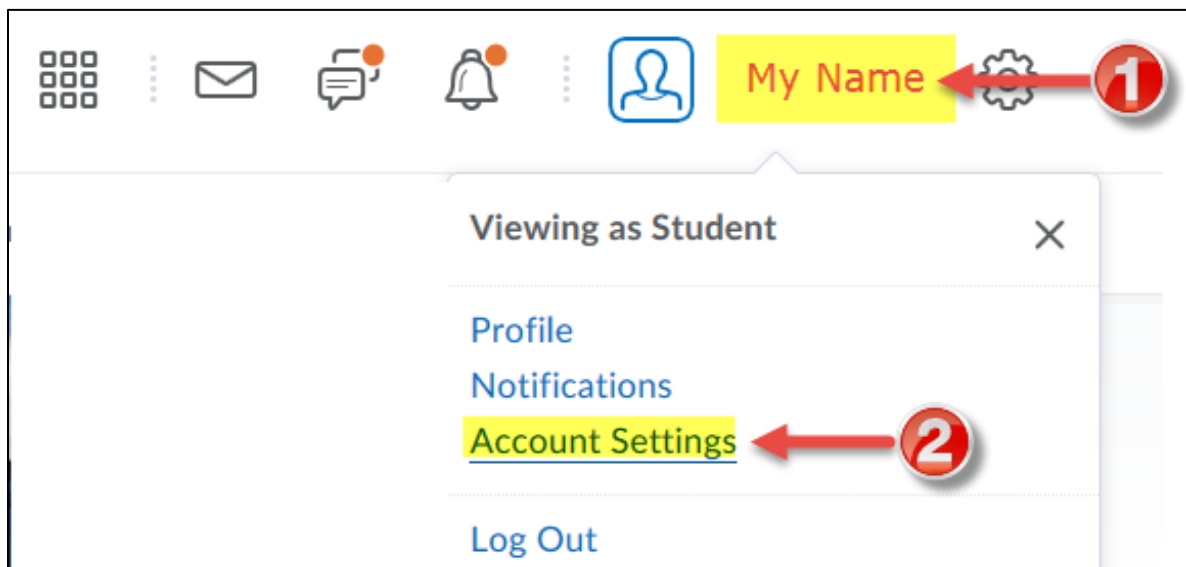

Accessibility: Font Size or OpenDyslexic Font Style

There is an option to modify the font size in D2L, and to change the font style from the default style to the OpenDyslexic style.

1. On the right hand side of the navigation bar, click the icon for **Profile, Notifications and Account Settings**. From the dropdown menu, select **Account Settings**.

2. Under **Font Settings**, select font size.

Example of Open Dyslexic font:

For more information on the Open Dyslexic font:

Wery, J. J., & Diliberto, J. A. (2017). The effect of a specialized dyslexia font, OpenDyslexic, on reading rate and accuracy. *Annals of dyslexia*, 67(2), 114-127. Retrieve online at: <https://link.springer.com/article/10.1007/s11881-016-0127-1>